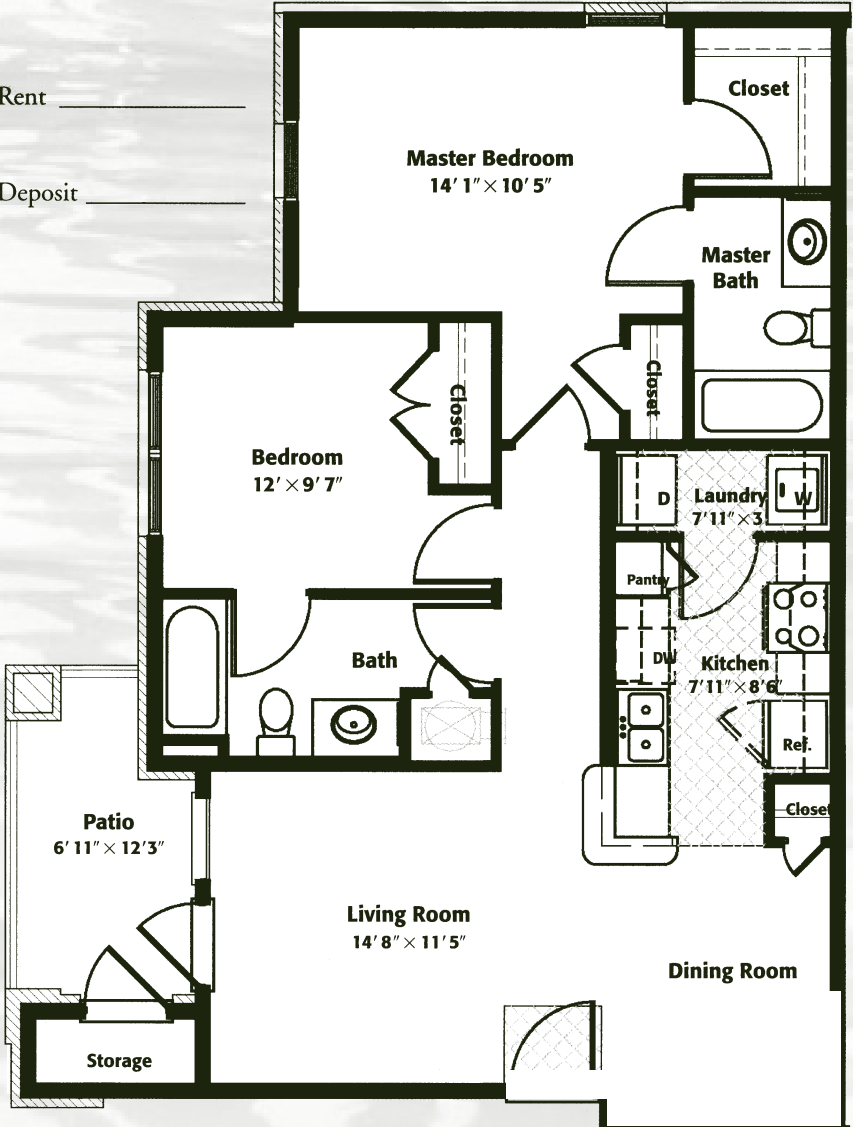

Deposit _____

GUNDAKER
COMMERCIAL GROUP

TWO BEDROOM ❖ TWO BATH

Approximately 1026 Square Feet

2010 PEINE ROAD
WENTZVILLE, MO 63385
636-332-8570
Fax: 636-332-8573
peine@gundakercommercial.com

Rent _____

Deposit _____

GUNDAKER
COMMERCIAL GROUP

ONE BEDROOM ❖ ONE BATH

Approximately 1157 Square Feet

2010 PEINE ROAD

WENTZVILLE, MO 63385

636-332-8570

Fax: 636-332-8573

peine@gundakercommercial.com