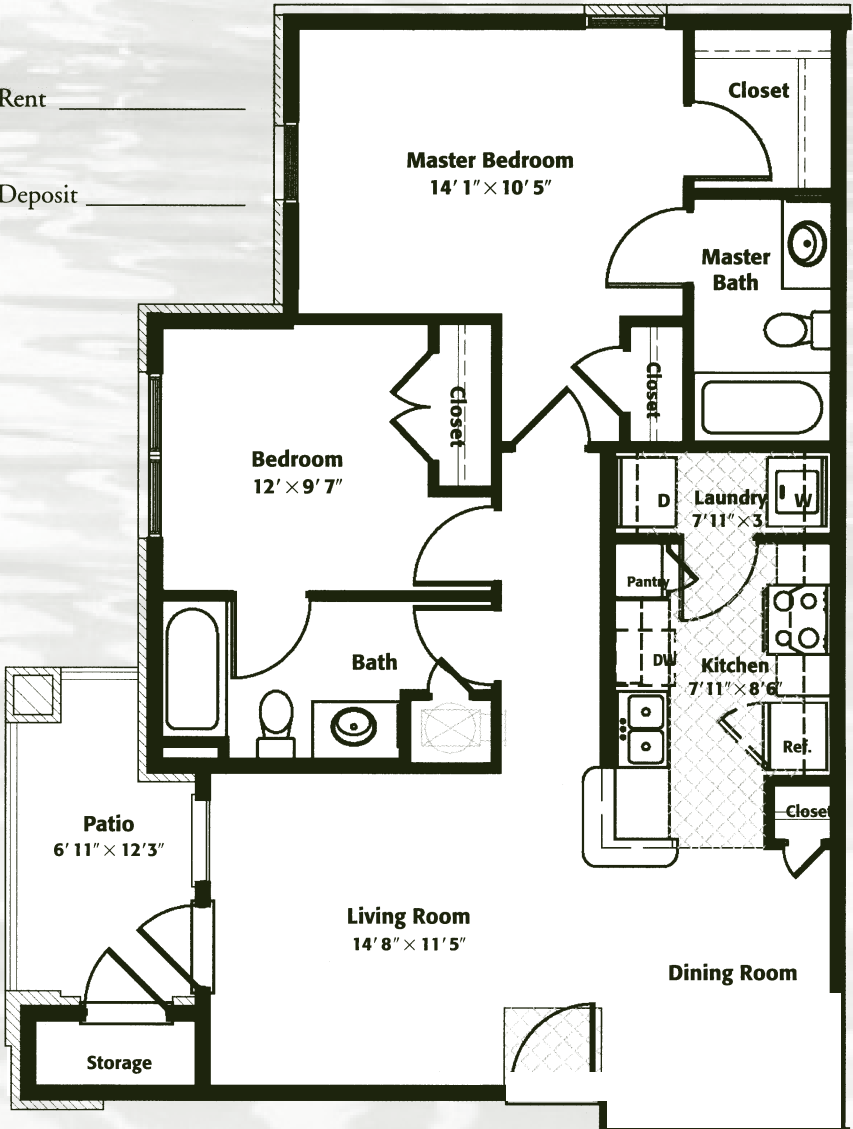

Deposit _____

GUNDAKER
COMMERCIAL GROUP

TWO BEDROOM ❖ TWO BATH

Approximately 1026 Square Feet

2010 PEINE ROAD
WENTZVILLE, MO 63385
636-332-8570
Fax: 636-332-8573
peine@gundakercommercial.com

Rent _____

Deposit _____

GUNDAKER
COMMERCIAL GROUP

ONE BEDROOM ❖ ONE BATH

Approximately 1157 Square Feet

2010 PEINE ROAD

WENTZVILLE, MO 63385

636-332-8570

Fax: 636-332-8573

peine@gundakercommercial.com