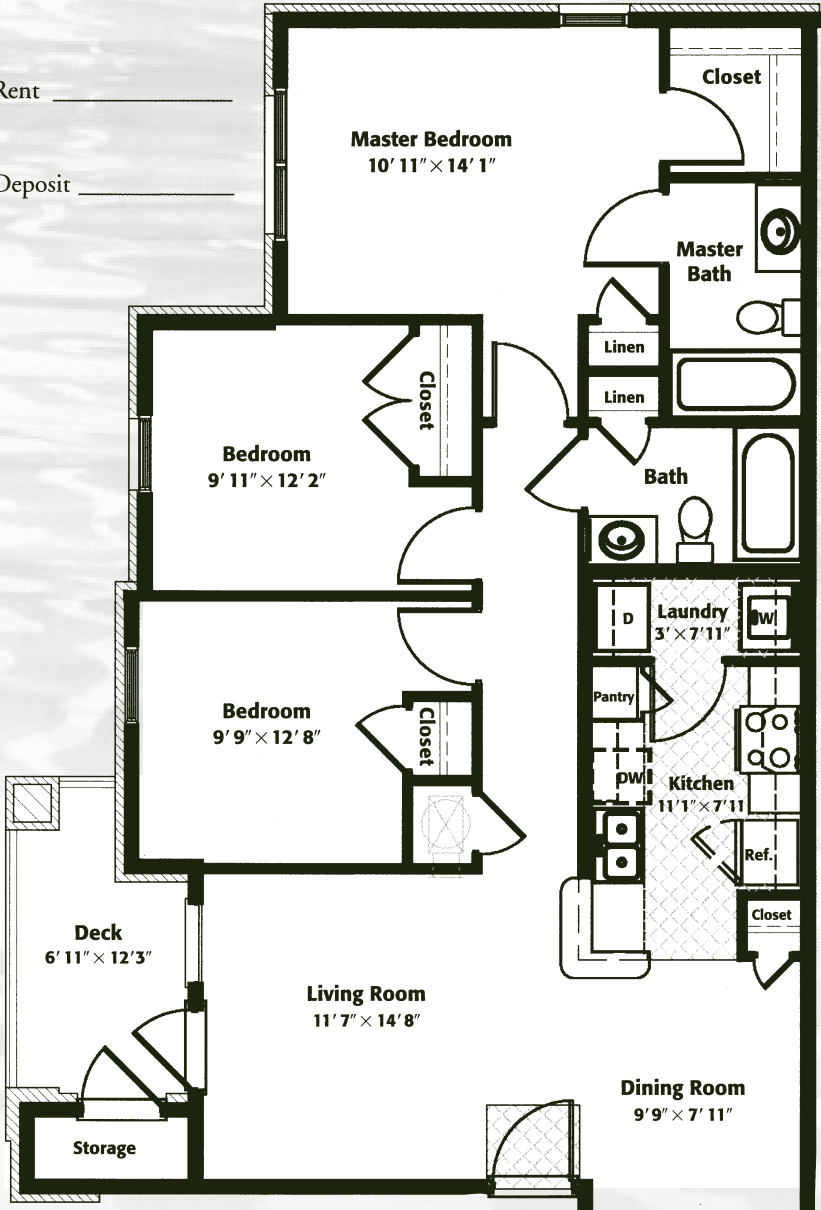

2010 PEINE ROAD

WENTZVILLE, MO 63385

636-332-8570

Fax: 636-332-8573

peine@gundakercommercial.com

Rent _____

Deposit _____