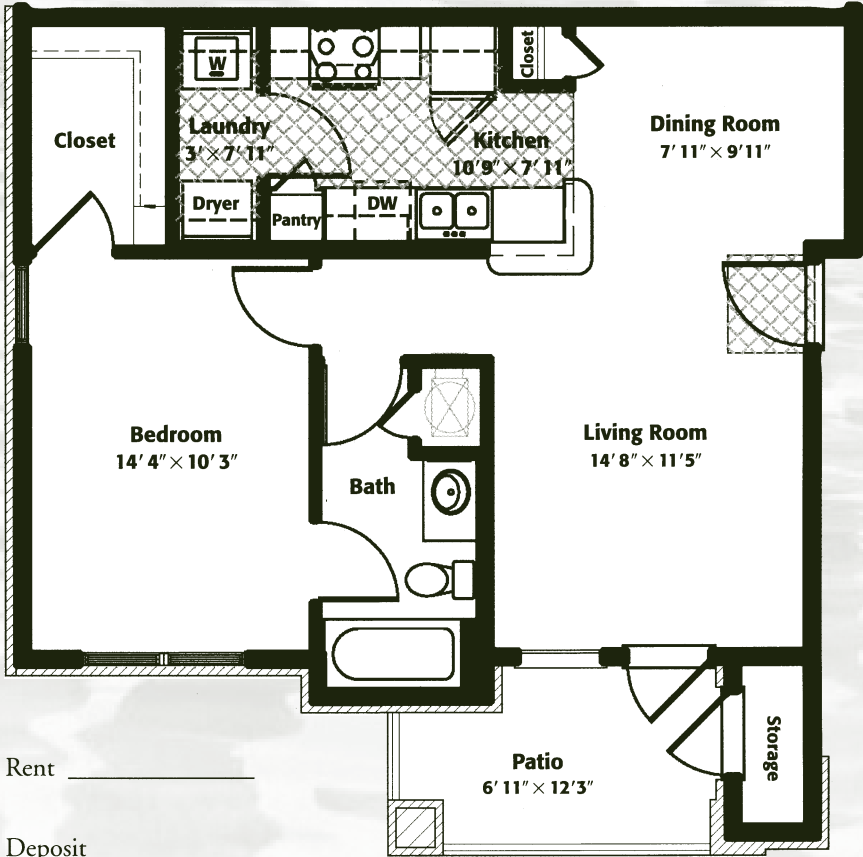

ONE BEDROOM ❖ ONE BATH

Approximately 802 Square Feet

2010 PEINE ROAD

WENTZVILLE, MO 63385

636-332-8570

Fax: 636-332-8573

peine@gundakercommercial.com

Rent _____

Deposit _____

GUNDAKER
COMMERCIAL GROUP

TWO BEDROOM ❖ TWO BATH

Approximately 1026 Square Feet

2010 PEINE ROAD
WENTZVILLE, MO 63385
636-332-8570
Fax: 636-332-8573
peine@gundakercommercial.com

Rent _____

Deposit _____

GUNDAKER
COMMERCIAL GROUP

ONE BEDROOM ❖ ONE BATH

Approximately 1157 Square Feet

2010 PEINE ROAD

WENTZVILLE, MO 63385

636-332-8570

Fax: 636-332-8573

peine@gundakercommercial.com